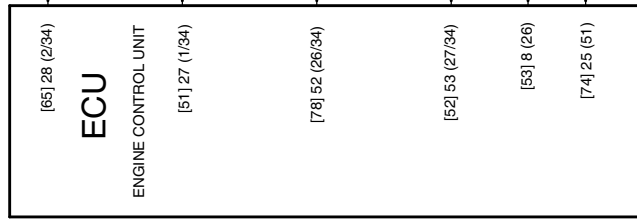

CTS7F KIT KAWASAKI ZX10 ab 2011

<http://www.tellert.de/?product=cts7-kawa-zx10-2011> (22MB)

KRAFTSENSOR
FORCE SENSOR

POSITION SENSOR

OPTIONAL: CTS VERBIETEN/DISABLE

[BJ 2011/2012]

LEGENDE:

- BN = BRAUN/BROWN
 - RT = ROT/RED
 - RS = ROSA/PINK
 - OR = ORANGE/ORANGE
 - GB = GELB/YELLOW
 - GN = GRÜN/GREEN
 - BL = BLAU/BLUE
 - VI = VIOLETT/VIOLETT
 - GR = GRAU/GREY
 - SW = SCHWARZ/BLACK
- KABELBAUM
 WIRING HARNESS
- VERBINDEN
 CONNECT