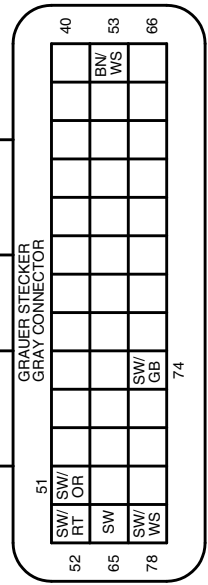

CTS7F KIT KAWASAKI ZX10 ab 2011

<http://www.tellert.de/?product=cts7-kawa-zx10-2011> (22MB)

KRAFTSENSOR
FORCE SENSOR

POSITION SENSOR

OPTIONAL: CTS VERBIETEN/DISABLE

[BJ 2011/2012]

LEGENDE:

- BN = BRAUN/BROWN
 - RT = ROT/RED
 - RS = ROSA/PINK
 - OR = ORANGE/ORANGE
 - GB = GELB/YELLOW
 - GN = GRÜN/GREEN
 - BL = BLAU/BLUE
 - VI = VIOLETT/VIOLETT
 - GR = GRAU/GREY
 - SW = SCHWARZ/BLACK
- KABELBAUM
 WIRING HARNESS
- VERBINDEN
 CONNECT

TITLE: CTS5+7 KAWASAKI

Document Number:

REV:

Date: 24.05.2012 13:08:03

Sheet: 1/1