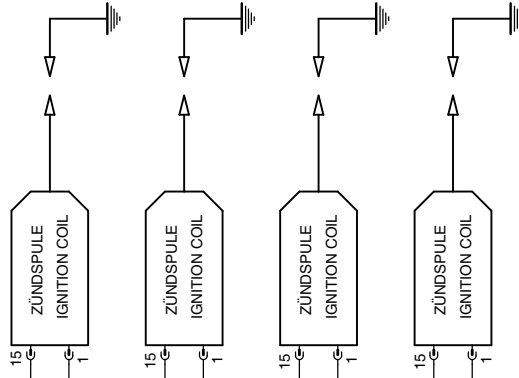

CTS7F KIT KAWASAKI ZX10 ab 2011

<http://www.tellert.de/?product=cts7-kawa-zx10-2011> (22MB)

KRAFTSENSOR
FORCE SENSOR

POSITION SENSOR

OPTIONAL: CTS VERBIETEN/DISABLE

[BJ 2011/2012]

LEGENDE:

- BN = BRAUN/BROWN
 - RT = ROT/RED
 - RS = ROSA/PINK
 - OR = ORANGE/ORANGE
 - GB = GELB/YELLOW
 - GN = GRÜN/GREEN
 - BL = BLAU/BLUE
 - VI = VIOLETT/VIOLETT
 - GR = GRAU/GREY
 - SW = SCHWARZ/BLACK
- KABELBAUM
 WIRING HARNESS
- VERBINDEN
 CONNECT