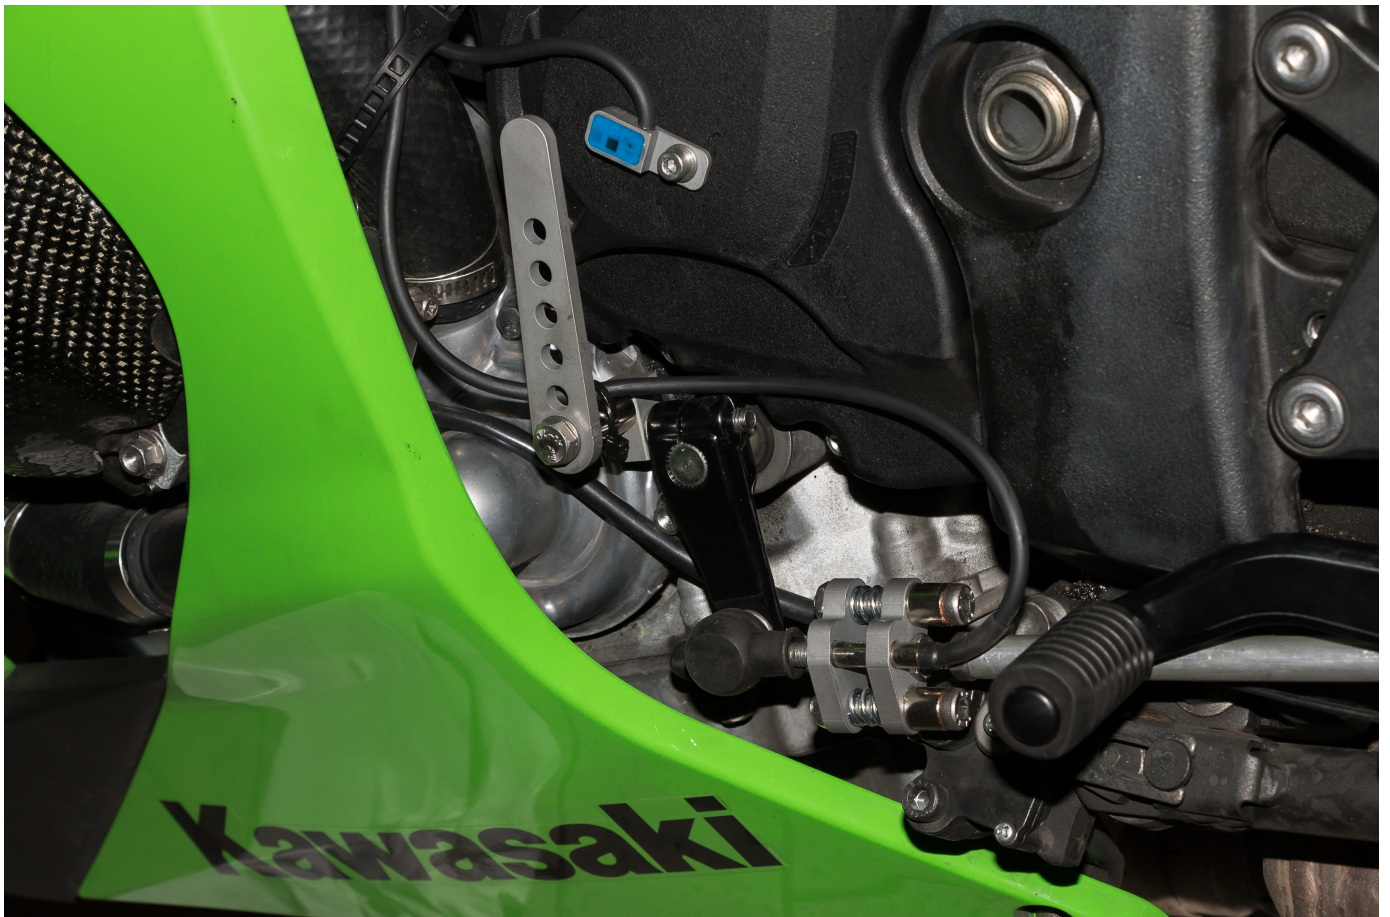

CTS7F KIT KAWASAKI ZX10 ab 2011

<http://www.tellert.de/?product=cts7-kawa-zx10-2011> (22MB)

KRAFTSENSOR
FORCE SENSOR

POSITION SENSOR

OPTIONAL: CTS VERBIETEN/DISABLE

[BJ 2011/2012]

LEGENDE:

- BN = BRAUN/BROWN
 - RT = ROT/RED
 - RS = ROSA/PINK
 - OR = ORANGE/ORANGE
 - GB = GELB/YELLOW
 - GN = GRÜN/GREEN
 - BL = BLAU/BLUE
 - VI = VIOLETT/VIOLETT
 - GR = GRAU/GREY
 - SW = SCHWARZ/BLACK
- KABELBAUM
 WIRING HARNESS
- VERBINDEN
 CONNECT