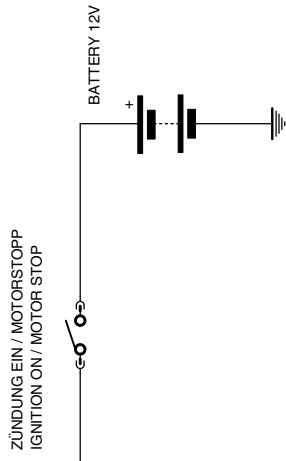

CTS7F KIT KAWASAKI ZX10 ab 2011

<http://www.tellert.de/?product=cts7-kawa-zx10-2011> (22MB)

KRAFTSENSOR
FORCE SENSOR

POSITION SENSOR

OPTIONAL: CTS VERBIETEN/DISABLE

[BJ 2011/2012]

LEGENDE:

- BN = BRAUN/BROWN
 - RT = ROT/RED
 - RS = ROSA/PINK
 - OR = ORANGE/ORANGE
 - GB = GELB/YELLOW
 - GN = GRÜN/GREEN
 - BL = BLAU/BLUE
 - VI = VIOLETT/VIOLETT
 - GR = GRAU/GREY
 - SW = SCHWARZ/BLACK
- KABELBAUM
 WIRING HARNESS
- VERBINDEN
 CONNECT